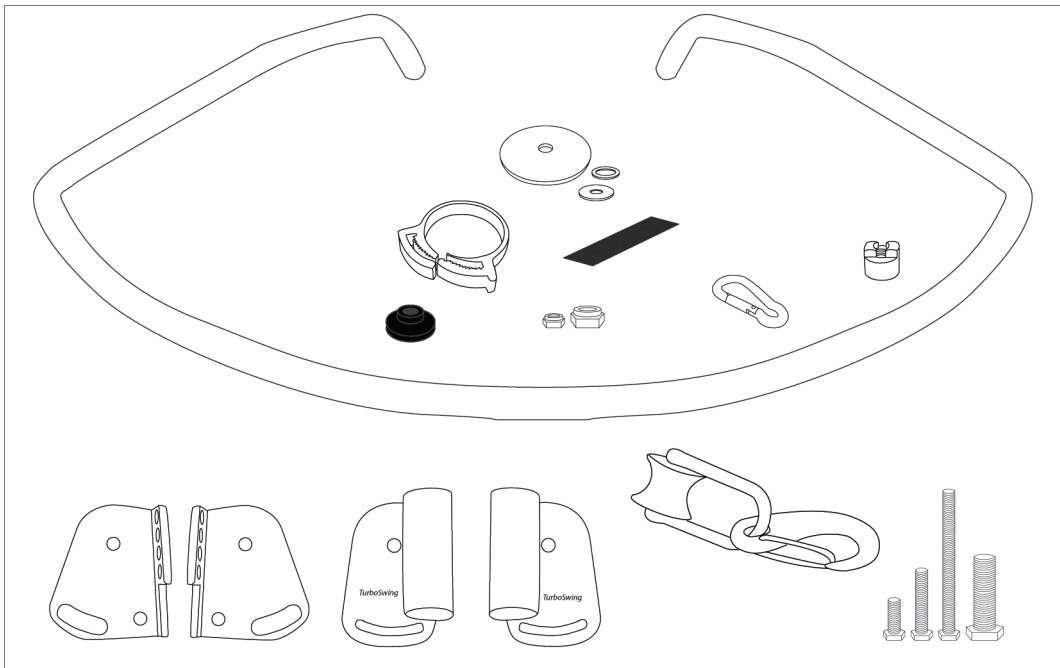

# Mounting instructions TurboSwing® XM & XL

  
 the power behind your outboard

Postbus 65  
 2360 AB Warmond  
 The Netherlands

Tel: +31(0)71-30 11 220  
 Fax: +31(0)71-30 10 044  
 info@turboswing.com