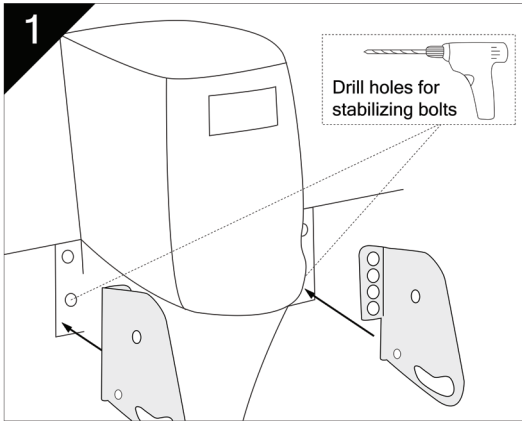

# Mounting instructions TurboSwing® XM & XL

  
 the power behind your outboard

Postbus 65  
 2360 AB Warmond  
 The Netherlands

Tel: +31(0)71-30 11 220  
 Fax: +31(0)71-30 10 044  
 info@turboswing.com