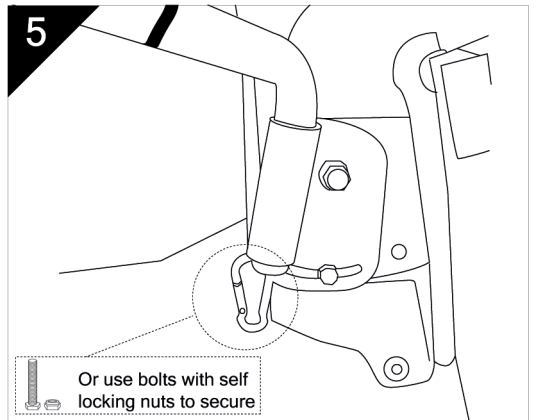

# Mounting instructions TurboSwing® XM & XL

  
 the power behind your outboard

Postbus 65  
 2360 AB Warmond  
 The Netherlands

Tel: +31(0)71-30 11 220  
 Fax: +31(0)71-30 10 044  
 info@turboswing.com