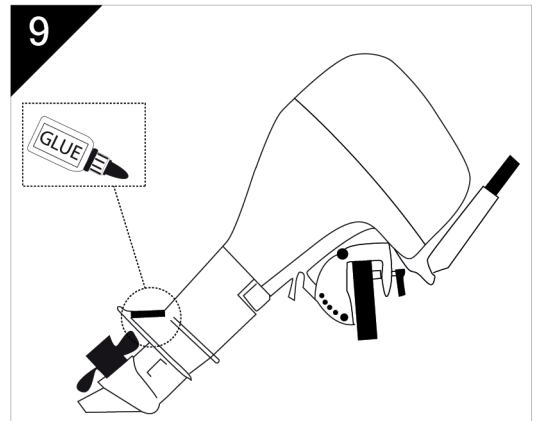

# Mounting instructions TurboSwing® XM & XL

  
 the power behind your outboard

Postbus 65  
 2360 AB Warmond  
 The Netherlands

Tel: +31(0)71-30 11 220  
 Fax: +31(0)71-30 10 044  
 info@turboswing.com