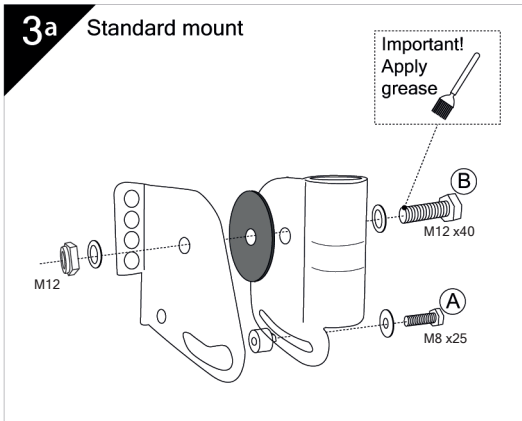

# Mounting instructions TurboSwing® XM & XL

  
 the power behind your outboard

Postbus 65  
 2360 AB Warmond  
 The Netherlands

Tel: +31(0)71-30 11 220  
 Fax: +31(0)71-30 10 044  
 info@turboswing.com