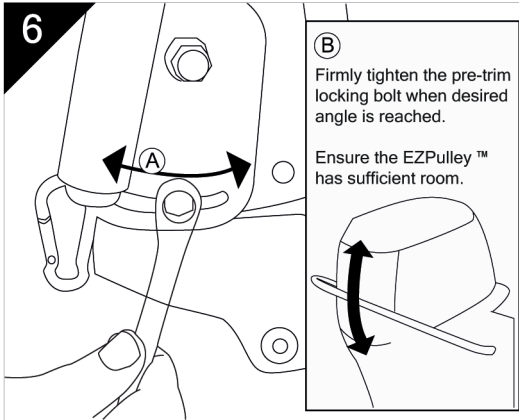

# Mounting instructions TurboSwing® XM & XL

  
 the power behind your outboard

Postbus 65  
 2360 AB Warmond  
 The Netherlands

Tel: +31(0)71-30 11 220  
 Fax: +31(0)71-30 10 044  
 info@turboswing.com