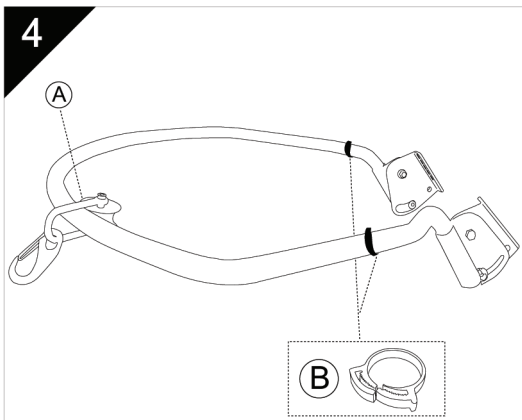

# Mounting instructions TurboSwing® XM & XL

  
 the power behind your outboard

Postbus 65  
 2360 AB Warmond  
 The Netherlands

Tel: +31(0)71-30 11 220  
 Fax: +31(0)71-30 10 044  
 info@turboswing.com