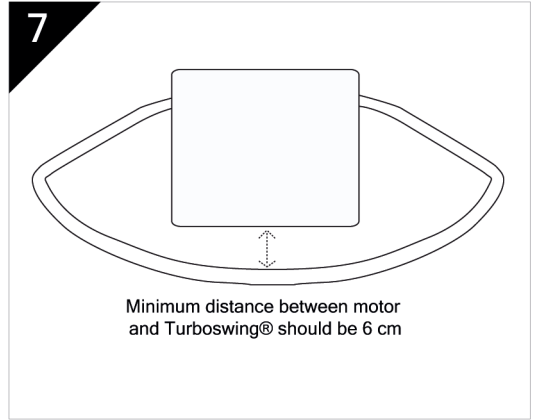

# Mounting instructions TurboSwing® XM & XL

  
 the power behind your outboard

Postbus 65  
 2360 AB Warmond  
 The Netherlands

Tel: +31(0)71-30 11 220  
 Fax: +31(0)71-30 10 044  
 info@turboswing.com