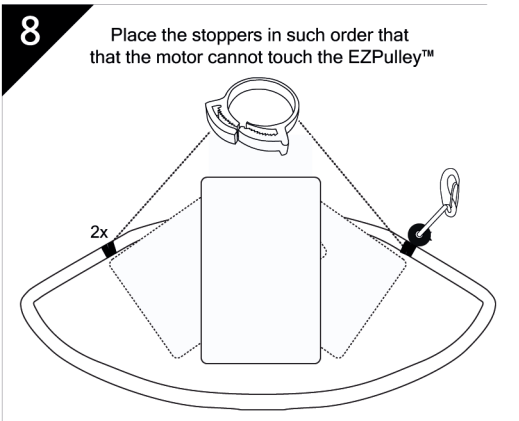

# Mounting instructions TurboSwing® XM & XL

  
 the power behind your outboard

Postbus 65  
 2360 AB Warmond  
 The Netherlands

Tel: +31(0)71-30 11 220  
 Fax: +31(0)71-30 10 044  
 info@turboswing.com