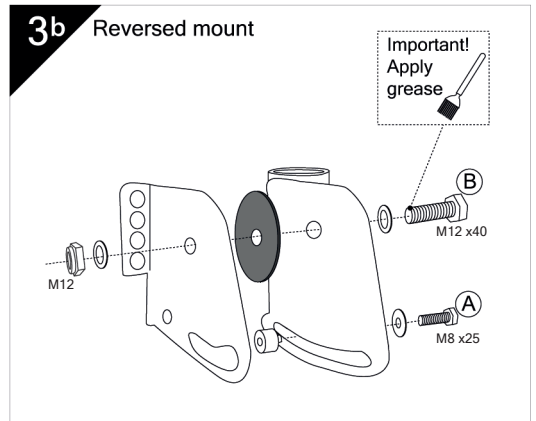

# Mounting instructions TurboSwing® XM & XL

  
 the power behind your outboard

Postbus 65  
 2360 AB Warmond  
 The Netherlands

Tel: +31(0)71-30 11 220  
 Fax: +31(0)71-30 10 044  
 info@turboswing.com